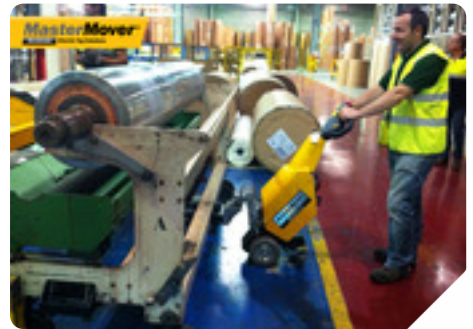

Machine: SM100
Business Type:

Contact Us

To arrange a demonstration, or for further information about our electric tug material handling solutions, please contact us

MasterMover Ltd
Airfield Industrial Estate
Moor Farm Road
Ashbourne, Derbyshire
DE6 1HD
United Kingdom

Telephone Sales: 01335 301 030
Fax: 01335 34 77 11
Email: sales@mastermover.com
Web: www.mastermover.com
Sales and Service area:
UK