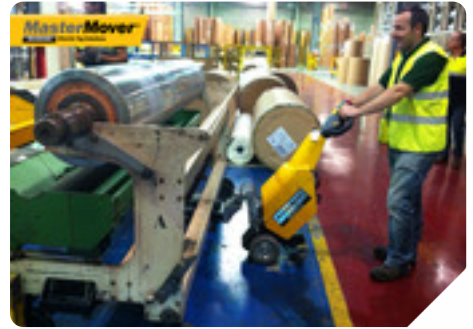

Machine: SM100
Business Type:

Contact Us

To arrange a demonstration, or for further information about our electric tug material handling solutions, please contact us

MasterMover Ltd
Airfield Industrial Estate
Moor Farm Road
Ashbourne, Derbyshire
DE6 1HD
United Kingdom

Telephone Sales: 01335 30 10 30
Fax: 01335 34 77 11
Email: sales@mastermover.com
Web: www.mastermover.com
Sales and Service area:
UK