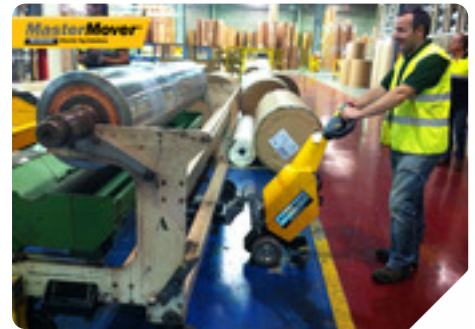

Machine: SM100
Business Type:

Contact Us

To arrange a demonstration, or for further information about our electric tug material handling solutions, please contact us

MasterMover Ltd
Airfield Industrial Estate
Moor Farm Road
Ashbourne, Derbyshire
DE6 1HD
United Kingdom

Telephone Sales: 01335 301 030

Fax:

Email: sales@mastermover.com

Web: www.mastermover.com

Sales and Service area:

UK