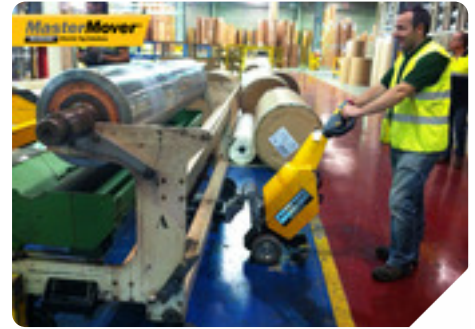

Machine: SM100
Business Type:

Contact Us

To arrange a demonstration, or for further information about our electric tug material handling solutions, please contact us

MasterMover Ltd
Airfield Industrial Estate
Moor Farm Road
Ashbourne, Derbyshire
DE6 1HD
United Kingdom

Telephone Sales: 01335 30 10 30
Fax: 01335 34 77 11
Email: sales@mastermover.com
Web: www.mastermover.com
Sales and Service area:
UK