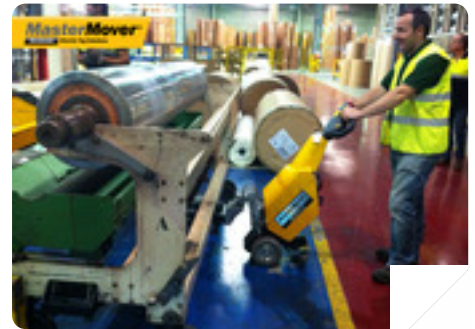

Machine: SM100
Business Type:

Contact Us

To arrange a demonstration, or for further information about our electric tug material handling solutions, please contact us

MasterMover Ltd
Airfield Industrial Estate
Moor Farm Road
Ashbourne, Derbyshire
DE6 1HD
United Kingdom

Telephone Sales: 01335 301 030

Fax:

Email: sales@mastermover.com

Web: www.mastermover.com

Sales and Service area:

UK