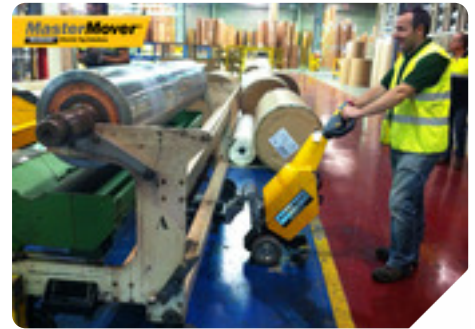

Machine: SM100
Business Type:

Contact Us

To arrange a free demonstration, or for further information about our material handling solutions, please contact your local dealer

Repella A/S
Metalgangen 16
2690 Karlslunde
Denmark

Telephone: +45 45877412
Fax: +45 45883084
Email: info@repella.dk
Web: www.mastermover.com/dk
Sales and Service area: